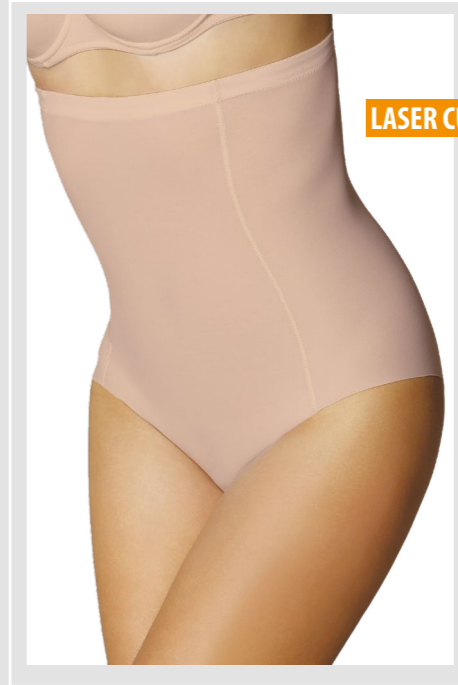

LASER CUT

VALA

● ○ ○ S-XL PA62%, EA38%