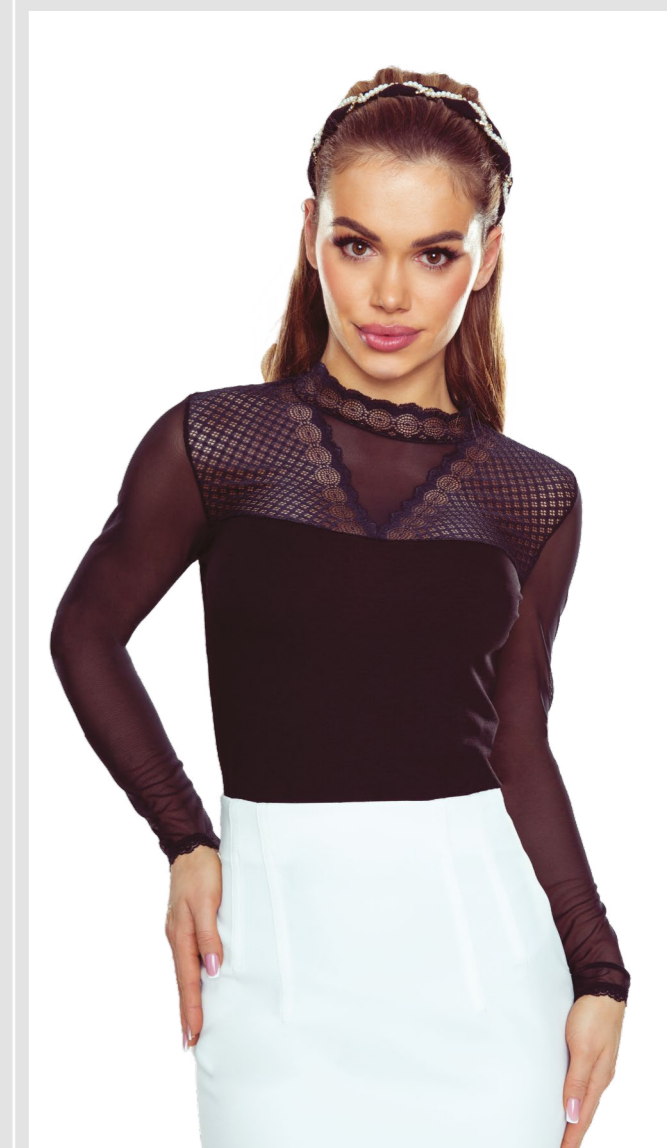

TORI

S-XL WI65%, PA30%, EA5%