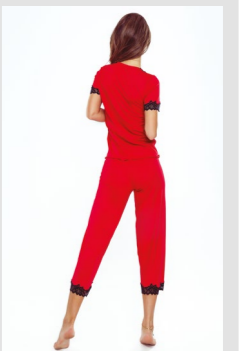

PLUS

NOWOŚĆ

INDILA

S-XXXL

WI85%, PA10%, EA5%

ALBINA

- S-XL WI90%, PA5%, EA5%
- S-XL BA90%, EA5%, PA5%

PLUS

ARLETA

- S-XXXL

WI80%, PA15%, EA5%

PLUS

ASTER

- S-XXXL

WI80%, PA15%, EA5%