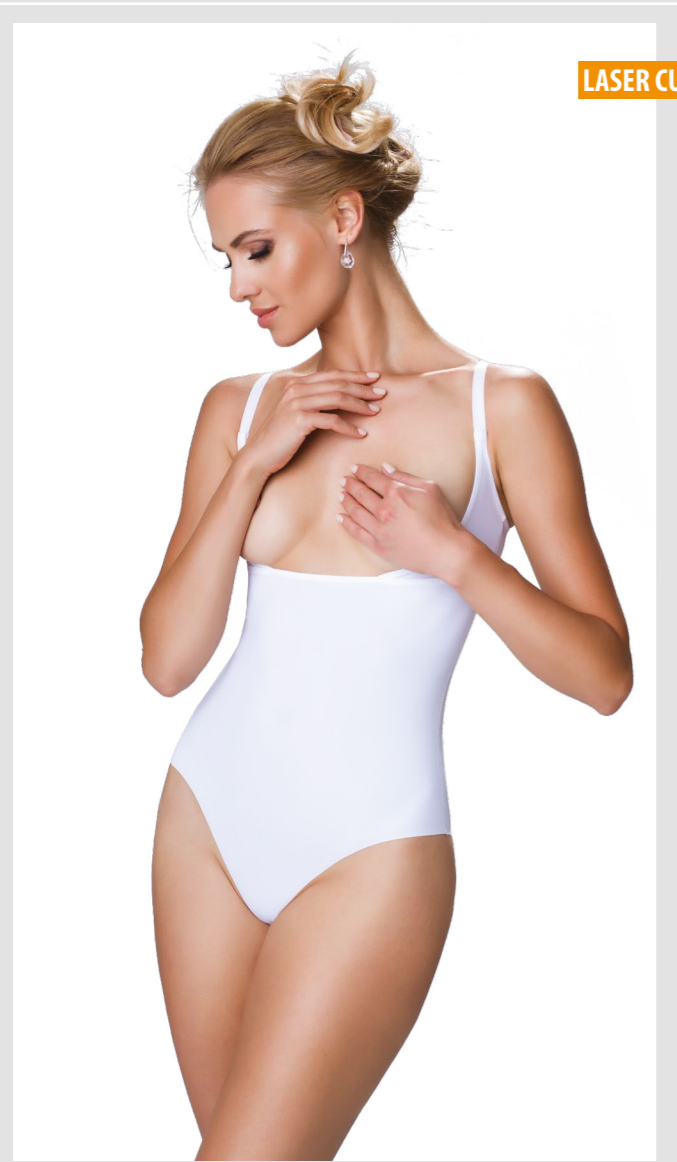

### VEOLINA

● ○ ○

S-XXXL

PA80%, EA20%

LASER CUT

**VINCENTA BODY**

● ○ ○ S-XL PA62%, EA38%

**VANILIA BODY**