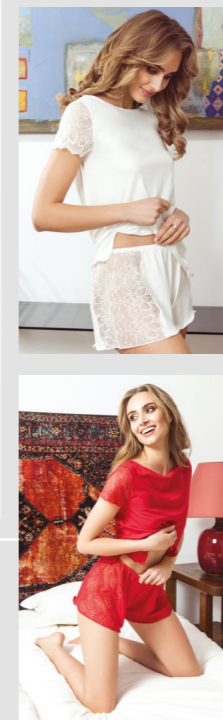

ROMA

●●●● S-XL
W190%, PA7%, EA%